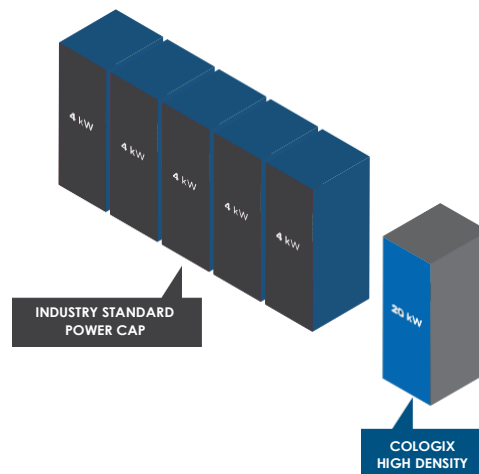

### High Density Colocation

Our 20 kW per cabinet solutions breaks the industry standard power cap of 4 kW, allowing you to get more efficient use out of your colocation space. This allows you to consolidate multiple cabinets of older servers into a reduced footprint, freeing existing cabinets for growth or cage consolidation.